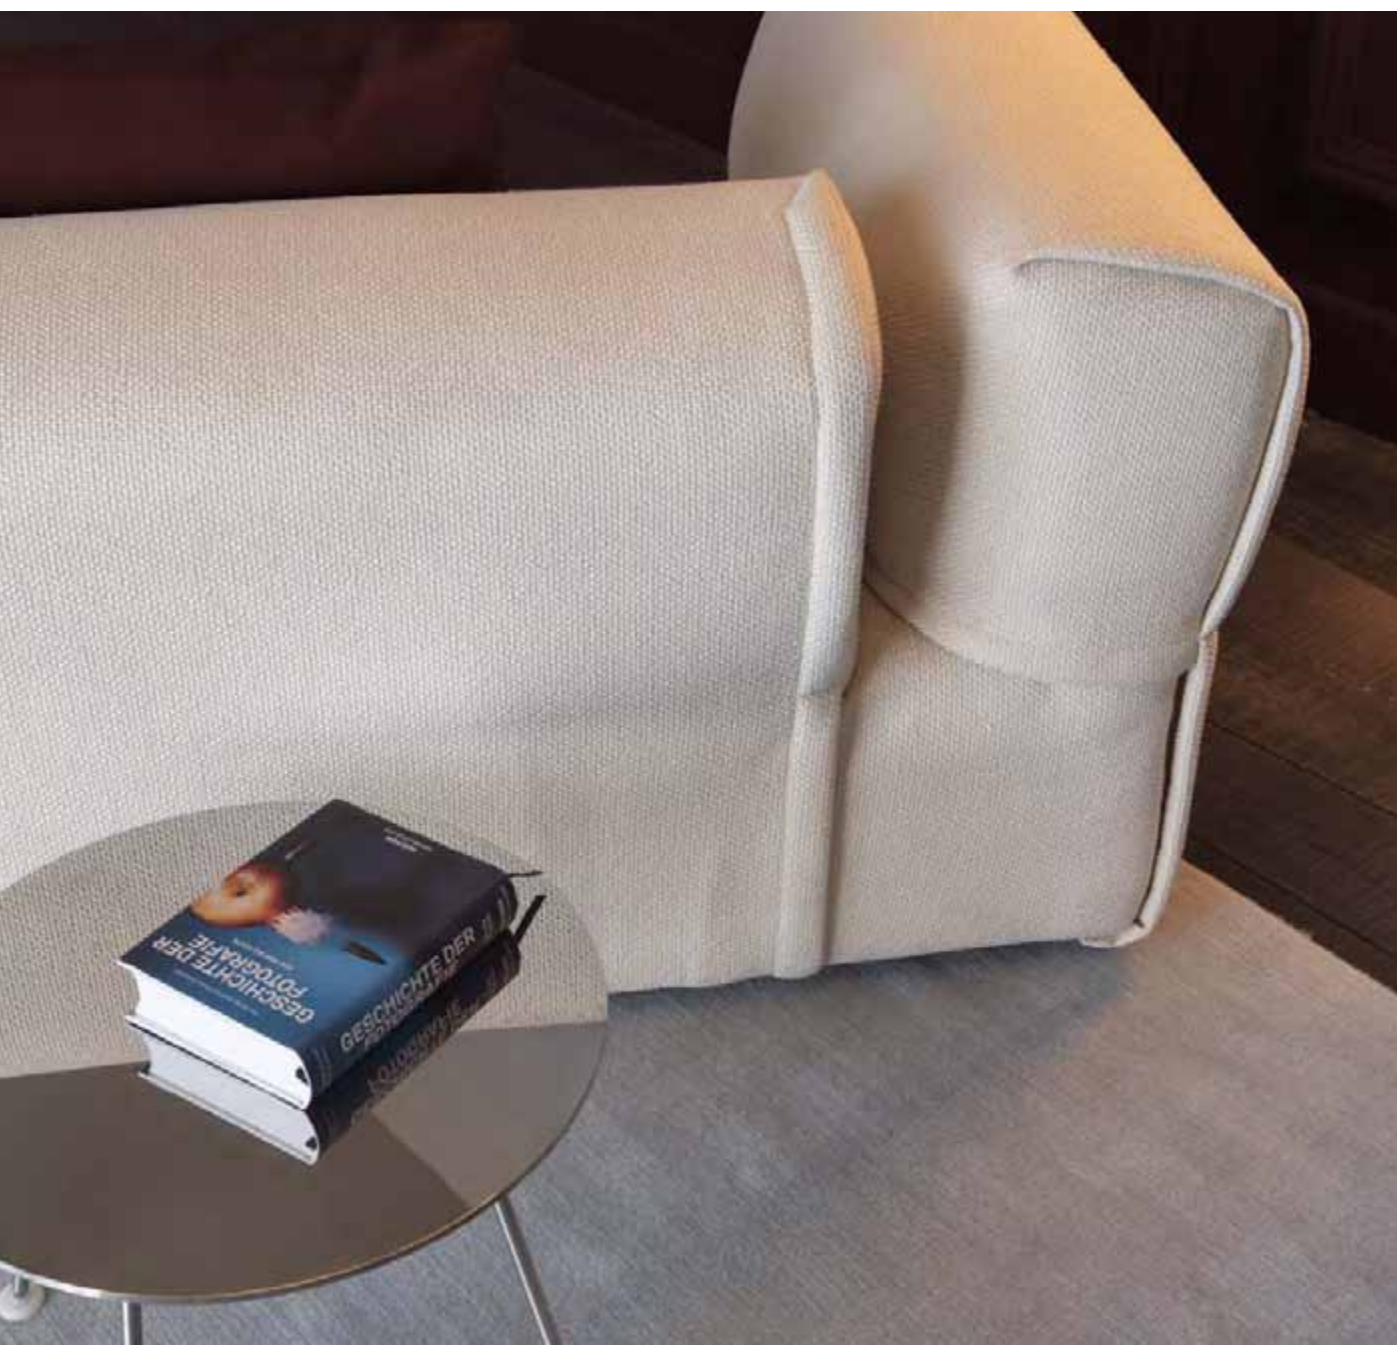

driade

moods \ 2

ZIQURAT Cabinet
design Driade Lab

ZAGAZIG Coffee tables
design Driade Lab

LOU SPEAK Armchair
design Philippe Starck

REVER Sectional sofa
design L + R Palomba

REVER Sectional sofa
design L + R Palomba